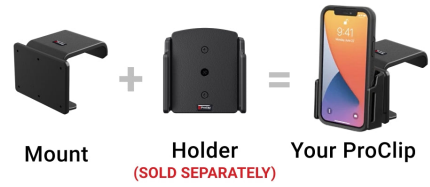

— The actual parts will depend
on your vehicle and phone. —

Mounting Options

Custom Vehicle Mounts