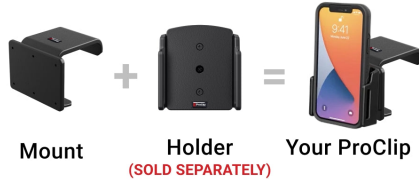

Center Dash Mount for Toyota 4Runner

Part #854490

\$44.99

The ProClip Toyota 4Runner Center Dash Mount is custom-made for your Toyota 4Runner starting from 2010 (see compatibility tab for full list of years). The mount attaches over the center vent above the center screen. Combine with a ProClip device holder to make a custom mounting solution for your phone or GPS. The ProClip Toyota 4Runner Center Mount clips tightly into the seams of the dashboard in seconds. No drilling holes or dismantling of the dashboard is required.

Device Holder NOT included, sold separately.

Notice: Consider how the device, or horizontal position, will fit the location and could interfere with other vehicle functions.

Features

- Center location for optimal phone viewing and hands-free use
- Easy installation. Clips tightly into seams of the dashboard
- High-quality ABS plastic is built to last
- Pair with a ProClip device holder to create a full mounting solution for your phone, GPS, or other device

Specifications

base

Compatibility

- Toyota 4Runner 2010-2024

Image Gallery

A Complete ProClip Requires Both Parts

— The actual parts will depend on your vehicle and phone. —

Mounting Options