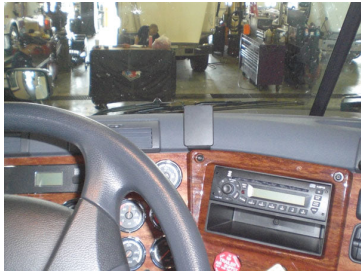

Extra-Strength Dash Mount

PART #854510

$44.99

MSRP · Subject to change

Product Image
(Image Gallery Available Online)

Product Overview

This ProClip Center Dash Mount is a custom made vehicle specific mount. The ProClip Center Mount is a very sturdy mounting bracket that clips tightly into the seams of the dashboard. No drilling holes or dismantling of the dashboard is required, simply clip on in seconds.

Device Holder NOT included, sold separately.

Notice: Consider how the device, or horizontal position, will fit the location and could interfere with other vehicle functions.

Features

- Center location for optimal phone viewing and hands-free use
- Easy installation. Clips tightly into seams of the dashboard
- High-quality ABS plastic is built to last
- Pair with a ProClip device holder to create a full mounting solution for your phone, GPS, or other device

Specifications

base

UNMATCHED LEAD TIMES

Stocked Items 1 - 7 Days
Custom Items 4 - 6 Weeks

PRECISE FIT

Our CNC machining process produces exact-fitting parts at fast speeds.

BUILT TO LAST QUALITY

We use the highest-grade polymers and metals for strength and durability.