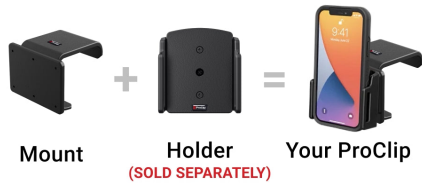

Image Gallery

A Complete ProClip Requires **Both** Parts

— The actual parts will depend on your vehicle and phone. —

Mounting Options

Custom Vehicle Mounts