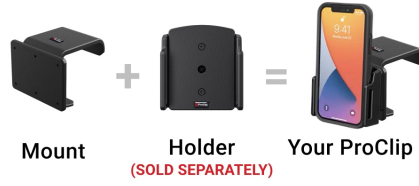

Center Dash Mount for Dodge Ram Pickup 1500/2500/3500

Part #854653

\$44.99

This ProClip Vehicle Center Mount is a custom made car specific mount. The mount attaches to the center area of the car dashboard. It provides the perfect mounting platform for your device holder so you don't have to fumble around for your device anymore. The ProClip Center Mount is a very sturdy mounting bracket that clips tightly into the seams of the dashboard. No drilling holes or dismantling of the dashboard is required, simply clip on in seconds.

Notice: Consider how the device, or horizontal position, will fit the location and could interfere with other vehicle functions.

Features

- Center location for optimal phone viewing and hands-free use
- Easy installation. Clips tightly into seams of the dashboard
- High-quality ABS plastic is built to last
- Pair with a ProClip device holder to create a full mounting solution for your phone, GPS, or other device

Specifications

base

Compatibility

- Dodge Ram Pickup 1500 2002-2005
- Dodge Ram Pickup 2500 2003-2005
- Dodge Ram Pickup 3500 2003-2005

Image Gallery

A Complete ProClip Requires **Both** Parts

— The actual parts will depend
on your vehicle and phone. —