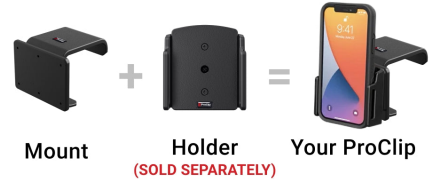

— The actual parts will depend on your vehicle and phone. —

Mounting Options

Custom Vehicle Mounts