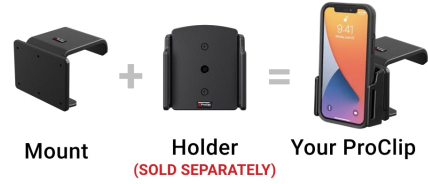

Left Dash Mount for Nissan Qashqai, Rogue, X-Trail

Part #805011

\$44.99

The ProClip Left Mount attaches on the left side of the steering wheel and the face plate is angled towards the driver for optimal viewing. The mount clips into the dashboard seams between the panel sections, providing a very sturdy and tight fit. Average installation time is 2 minutes. No dismantling of the dashboard is required and there is no damage to the vehicle interior! The mount keeps your Device securely on the vehicle dashboard within easy reach from the driver seat - No more distracting and dangerous fumbling around for your device in the seat, cup holder, pocket, purse or on the floor.

Device Holder NOT included, sold separately.

Notice: Consider how the device, or horizontal position, will fit the location and could interfere with other vehicle functions.

Features

- Convenient left-side phone or GPS mount location
- Easy installation. Clips tightly into seams of the dashboard
- High-quality ABS plastic is built to last
- Pair with a ProClip device holder to create a full mounting solution for your phone, GPS, or other device

Specifications

base

Compatibility

- Nissan Qashqai 2014-2021
- Nissan Rogue 2014-2020
- Nissan X-Trail 2014-2021

Image Gallery

A Complete ProClip
Requires **Both** Parts

— The actual parts will depend on your vehicle and phone. —