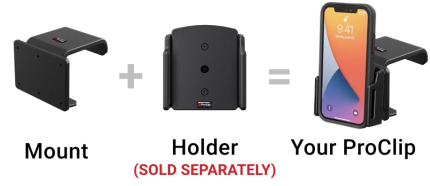

Device Holder NOT included, sold separately.

Notice: Consider how the device, or horizontal position, will fit the location and could interfere with other vehicle functions.

Features

- Optimal design specific for the console of your vehicle
- Easy installation. Clips tightly into seams of the console
- High-quality ABS plastic is built to last
- Pair with a ProClip device holder to create a full mounting solution for your phone, GPS, or other device

Specifications

base

Compatibility

- Porsche Macan 2015-2026

Image Gallery

A Complete ProClip
Requires **Both** Parts

— The actual parts will depend on your vehicle and phone. —

Mounting Options