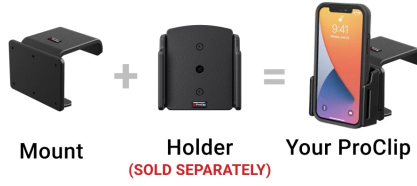

A Complete ProClip
Requires **Both** Parts