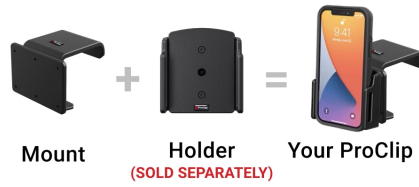

Device Holder NOT included, sold separately.

Notice: Consider how the device, or horizontal position, will fit the location and could interfere with other vehicle functions.

Features

- Optimal design specific for the console of your vehicle
- Easy installation. Clips tightly into seams of the console
- High-quality ABS plastic is built to last
- Pair with a ProClip device holder to create a full mounting solution for your phone, GPS, or other device

Specifications

base

Compatibility

- Subaru Outback 2015-2019

Image Gallery

A Complete ProClip Requires **Both** Parts

— The actual parts will depend
on your vehicle and phone. —

Mounting Options