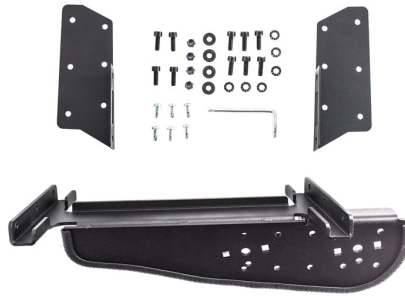

Police and Public Service Mount

Part #246550

\$259.99

This ProClip Vehicle Shelf Mount is a custom made car specific mount. The mount attaches to the center area of the car dashboard. It provides the perfect mounting platform for police equipment. The ProClip Shelf Mount is a very sturdy mounting bracket that attaches onto the vehicle frame under the dashboard. No drilling holes in the dashboard is required.

Features

- Strong construction, great for tablets and heavy devices
- Secure fit within easy reach
- High-quality construction is built to last
- Pair with a ProClip device holder to create a full mounting solution for your device

Specifications

base

Compatibility

- Ford Explorer Police Interceptor 2012-2019
- Ford Police Interceptor Utility 2012-2019

Image Gallery

In the box:

Mounting Options

Pedestal Mounts