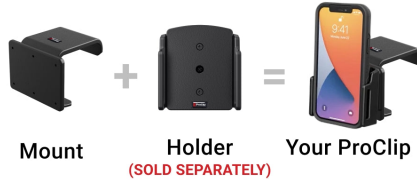

Center Dash Mount

Part #855092

\$44.99

This ProClip Center Dash Mount is a custom made vehicle specific mount. The ProClip Center Mount is a very sturdy mounting bracket that clips tightly into the seams of the dashboard. No drilling holes or dismantling of the dashboard is required, simply clip on in seconds.

Device Holder NOT included, sold separately.

Notice: Consider how the device, or horizontal position, will fit the location and could interfere with other vehicle functions.

Features

- Center location for optimal phone viewing and hands-free use
- Easy installation. Clips tightly into seams of the dashboard
- High-quality ABS plastic is built to last
- Pair with a ProClip device holder to create a full mounting solution for your phone, GPS, or other device

Specifications

base

Compatibility

- Freightliner M2 Business Class 2009-2023

Image Gallery

A Complete ProClip Requires **Both** Parts

— The actual parts will depend
on your vehicle and phone. —

Mounting Options