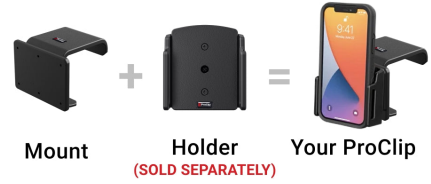

— The actual parts will depend on your vehicle and phone. —

Mounting Options

Custom Vehicle Mounts