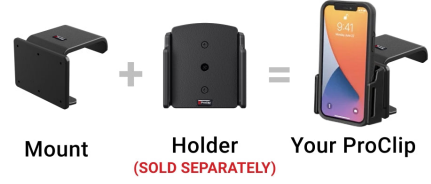

Center Dash Mount for Mazda Miata, MX 5

Part #855172

\$44.99

This ProClip Vehicle Center Mount is a custom made car specific mount. The mount attaches to the center area of the car dashboard. It provides the perfect mounting platform for your device holder so you don't have to fumble around for your device anymore. The ProClip Center Mount is a very sturdy mounting bracket that clips tightly into the seams of the dashboard. No drilling holes or dismantling of the dashboard is required, simply clip on in seconds.

Device Holder NOT included, sold separately.

Notice: Consider how the device, or horizontal position, will fit the location and could interfere with other vehicle functions.

Features

- Center location for optimal phone viewing and hands-free use
- Easy installation. Clips tightly into seams of the dashboard
- High-quality ABS plastic is built to last
- Pair with a ProClip device holder to create a full mounting solution for your phone, GPS, or other device

Specifications

base

Compatibility

- Mazda Miata 2016-2026
- Mazda MX 5 2016-2026

Image Gallery

A Complete ProClip
Requires **Both** Parts

— The actual parts will depend on your vehicle and phone. —

Mounting Options