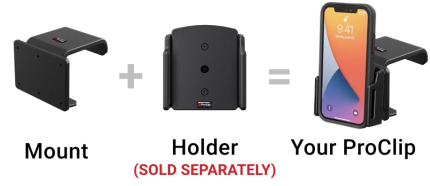

Center Dash Mount for Honda Civic/Civic Si

Part #855201

\$44.99

This ProClip Vehicle Center Mount is a custom made car specific mount. The mount attaches to the center area of the car dashboard. It provides the perfect mounting platform for your device holder so you don't have to fumble around for your device anymore. The ProClip Center Mount is a very sturdy mounting bracket that clips tightly into the seams of the dashboard. No drilling holes or dismantling of the dashboard is required, simply clip on in seconds.

Device Holder NOT included, sold separately.

Notice: Consider how the device, or horizontal position, will fit the location and could interfere with other vehicle functions.

Features

- Center location for optimal phone viewing and hands-free use
- Easy installation. Clips tightly into seams of the dashboard
- High-quality ABS plastic is built to last
- Pair with a ProClip device holder to create a full mounting solution for your phone, GPS, or other device

Specifications

base

Compatibility

- Honda Civic 2016-2021
- Honda Civic Si 2016-2021

Image Gallery

A Complete ProClip
Requires **Both** Parts

— The actual parts will depend on your vehicle and phone. —

Mounting Options