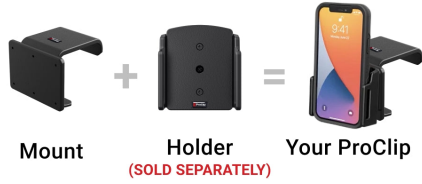

Extra-Strength Dash Mount

Part #213513

\$44.99

This ProClip Vehicle Center Mount is a custom made car specific mount. The mount attaches to the center area of the car dashboard. It provides the perfect mounting platform for your device holder so you don't have to fumble around for your device anymore. The ProClip Center Mount is a very sturdy mounting bracket that clips tightly into the seams of the dashboard. No drilling holes or dismantling of the dashboard is required, simply clip on in seconds.

Notice: Consider how the device, or horizontal position, will fit the location and could interfere with other vehicle functions.

Features

- Strong construction, great for tablets and heavy devices
- Secure fit within easy reach
- High-quality construction is built to last
- Pair with a ProClip device holder to create a full mounting solution for your device

Specifications

base

Compatibility

- Dodge Grand Caravan 2011-2020

Image Gallery

A Complete ProClip Requires **Both** Parts

This vehicle has multiple dashboard styles. This mount only fits the dashboard shown in this photo.