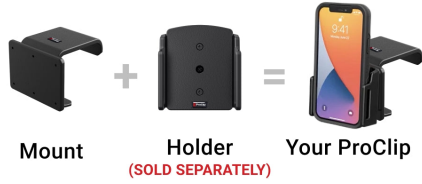

Angled Dash Mount for VW Tiguan

Part #855219

\$44.99

This ProClip Vehicle Angled Mount is a custom made car specific mount. It provides the perfect mounting platform for your device holder so you don't have to fumble around for your device anymore. The ProClip Angled Mount is a very sturdy mounting bracket that clips tightly into the seams of the dashboard. No drilling holes or dismantling of the dashboard is required, simply clip on in seconds.

Device Holder NOT included, sold separately.

Notice: Consider how the device, or horizontal position, will fit the location and could interfere with other vehicle functions.

Features

- Great for right-handed phone or GPS use
- Easy installation. Clips tightly into seams of the dashboard
- High-quality ABS plastic is built to last
- Pair with a ProClip device holder to create a full mounting solution for your phone, GPS, or other device

Specifications

base

Compatibility

- Volkswagen Tiguan 2017-2024

Image Gallery

A Complete ProClip Requires **Both** Parts

This vehicle has multiple dashboard styles. This mount only fits the dashboard shown in this photo.