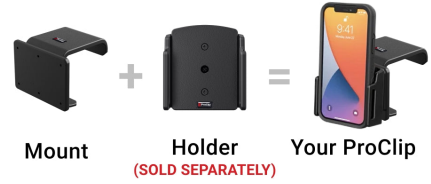

Center Dash Mount for RAM 1500/2500/3500/4500/5500, 1500 Classic

Part #213515

\$44.99

This ProClip Center Dash mount is custom-made for your RAM Truck starting in 2013 (See below for full list of compatibility). The mount attaches to the dashboard in the storage tray above the center screen. Combine with a ProClip device holder to make a custom mounting solution for your phone or GPS. The ProClip Center Mount clips tightly into the seams of the dashboard in seconds. No drilling holes or dismantling of the dashboard is required.

Device Holder NOT included, sold separately.

Consider how the device will fit the location and could interfere with other vehicle functions.

Features

- Center location for optimal phone viewing and hands-free use
- Easy installation. Clips tightly into seams of the dashboard
- High-quality ABS plastic is built to last
- Pair with a ProClip device holder to create a full mounting solution for your phone, GPS, or other device

Specifications

base

Compatibility

- RAM 1500 2013-2018
- RAM 1500 Classic 2019-2024
- RAM 2500 2013-2018
- RAM 3500 2013-2018
- RAM 4500 2013-2018
- RAM 5500 2013-2018

Image Gallery

A Complete ProClip
Requires **Both** Parts