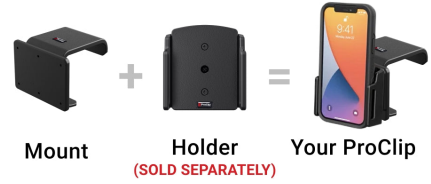

Notice: Consider how the device, or horizontal position, will fit the location and could interfere with other vehicle functions.

Features

- Optimal design specific for the console of your vehicle
- Easy installation. Clips tightly into seams of the console
- High-quality ABS plastic is built to last
- Pair with a ProClip device holder to create a full mounting solution for your phone, GPS, or other device

Specifications

base

Compatibility

- Jaguar F Pace 2016-2020

Image Gallery

A Complete ProClip
Requires **Both** Parts

Mount Holder
(SOLD SEPARATELY) Your ProClip

— The actual parts will depend on your vehicle and phone. —