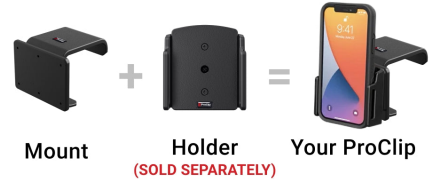

Extra-Strength Dash Mount for Chrysler Pacifica, Voyager

Part #855257

\$44.99

This ProClip Center Dash mount is custom-made for your vehicle. The mount attaches to the dashboard to the right of the center screen. Combine with a ProClip device holder to make a custom mounting solution for your phone or GPS. The ProClip Center Mount, clips tightly into the seams of the dashboard in seconds. No drilling holes or dismantling of the dashboard is required.

Device Holder NOT included, sold separately.

Features

- Center location for optimal phone viewing and hands-free use
- Easy installation. Clips tightly into seams of the dashboard
- High-quality ABS plastic is built to last
- Pair with a ProClip device holder to create a full mounting solution for your phone, GPS, or other device

Specifications

base

Compatibility

- Chrysler Pacifica 2017-2026
- Chrysler Voyager 2020-2026

Image Gallery

A Complete ProClip
Requires **Both** Parts

Mount

Holder
(SOLD SEPARATELY)