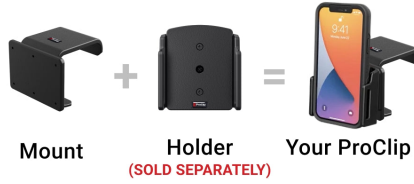

Center Dash Mount for BMW 5/6-series/M5

Part #855296

\$44.99

This ProClip Vehicle Center Mount is a custom made car specific mount. The mount attaches to the center area of the car dashboard. It provides the perfect mounting platform for your device holder so you don't have to fumble around for your device anymore. The ProClip Center Mount is a very sturdy mounting bracket that clips tightly into the seams of the dashboard. No drilling holes or dismantling of the dashboard is required, simply clip on in seconds.

Device Holder NOT included, sold separately.

Notice: Consider how the device, or horizontal position, will fit the location and could interfere with other vehicle functions.

Features

- Center location for optimal phone viewing and hands-free use
- Easy installation. Clips tightly into seams of the dashboard
- High-quality ABS plastic is built to last
- Pair with a ProClip device holder to create a full mounting solution for your phone, GPS, or other device

Compatibility

- BMW 5-series/M5 2017-2023
- BMW 6-series 2017-2019

Image Gallery

A Complete ProClip Requires Both Parts

This vehicle has multiple dashboard styles. This mount only fits the dashboard shown in this photo.