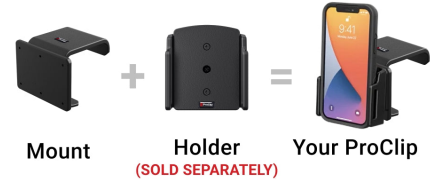

Center Dash Mount for Porsche Panamera

Part #855358

\$44.99

This ProClip Vehicle Center Mount is a custom made car specific mount. The mount attaches to the center area of the car dashboard. It provides the perfect mounting platform for your phone, GPS, tablet, or other device in the car so you stay safe and hands-free while driving. The ProClip Center Dash Mount is a very sturdy mounting bracket that clips tightly into the seams of the dashboard. No drilling holes or dismantling of the dashboard is required, simply clip on in seconds.

Device Holder NOT included, sold separately.

Notice: Consider how the device, or horizontal position, will fit the location and could interfere with other vehicle functions.

Features

- Center location for optimal phone viewing and hands-free use
- Easy installation. Clips tightly into seams of the dashboard
- High-quality ABS plastic is built to last
- Pair with a ProClip device holder to create a full mounting solution for your phone, GPS, or other device

Specifications

base

Compatibility

- Porsche Panamera 2018-2023

Image Gallery

A Complete ProClip
Requires **Both** Parts

— The actual parts will depend on your vehicle and phone. —

Mounting Options