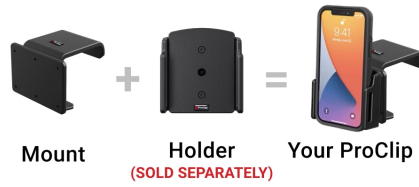

A Complete ProClip Requires **Both** Parts

— The actual parts will depend on your vehicle and phone. —

Mounting Options

Custom Vehicle Mounts