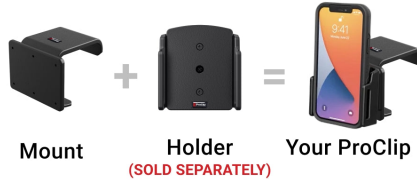

Angled Dash Mount for GMC Terrain

Part #855380

\$44.99

This ProClip Vehicle Angled Mount is a custom made car specific mount. The mount attaches to the side of the center console, angled slightly towards the driver. It provides the perfect mounting platform for your phone, GPS, tablet, or other device in the car so you stay safe and hands-free while driving. The ProClip Angled Dash Mount is a very sturdy mounting bracket that clips tightly into the seams of the dashboard. No drilling holes or dismantling of the dashboard is required, simply clip on in seconds.

Device Holder NOT included, sold separately.

Notice: Consider how the device, or horizontal position, will fit the location and could interfere with other vehicle functions.

Features

- Great for right-handed phone or GPS use
- Easy installation. Clips tightly into seams of the dashboard
- High-quality ABS plastic is built to last
- Pair with a ProClip device holder to create a full mounting solution for your phone, GPS, or other device

Specifications

base

Compatibility

- GMC Terrain 2018-2024

Image Gallery

A Complete ProClip Requires **Both** Parts

— The actual parts will depend on your vehicle and phone. —

Mounting Options