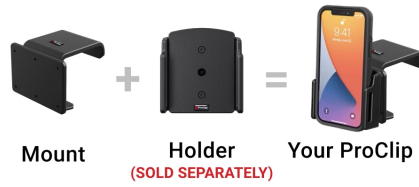

Center Dash Mount for Toyota Camry

Part #855364

\$44.99

This ProClip Vehicle Center Mount is a custom made car specific mount. The mount attaches to the center area of the car dashboard. It provides the perfect mounting platform for your phone, GPS, tablet, or other device in the car so you stay safe and hands-free while driving. The ProClip Center Dash Mount is a very sturdy mounting bracket that clips tightly into the seams of the dashboard. No drilling holes or dismantling of the dashboard is required, simply clip on in seconds.

Features

- Center location for optimal phone viewing and hands-free use
- Easy installation. Clips tightly into seams of the dashboard
- High-quality ABS plastic is built to last
- Pair with a ProClip device holder to create a full mounting solution for your phone, GPS, or other device

Specifications

base

Compatibility

- Toyota Camry 2007-2011

Image Gallery

A Complete ProClip Requires **Both** Parts

— The actual parts will depend on your vehicle and phone. —

Mounting Options