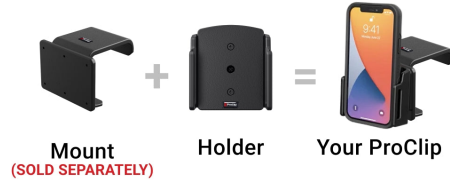

A Complete ProClip Requires **Both** Parts

— The actual parts will depend on your vehicle and phone. —

- 30-DAY RETURNS
- 1-YEAR WARRANTY
- 100% US-BASED SUPPORT

Mounting Options

Custom Vehicle Mounts