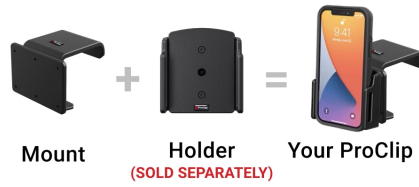

Right Console Mount for GMC Terrain

Part #835381

\$44.99

This ProClip Vehicle Console Mount is a custom made car specific mount. The mount attaches to the lower floor console area of the vehicle. It provides the perfect mounting platform for your phone, GPS, tablet, or other device in the car so you stay safe and hands-free while driving. The ProClip Console Mount is a very sturdy mounting bracket that clips tightly into the seams of the center console. No drilling holes or dismantling of the dashboard is required, simply clip the mount on in seconds.

Device Holder NOT included, sold separately.

Notice: Consider how the device, or horizontal position, will fit the location and could interfere with other vehicle functions.

Features

- Optimal design specific for the console of your vehicle
- Easy installation. Clips tightly into seams of the console
- High-quality ABS plastic is built to last
- Pair with a ProClip device holder to create a full mounting solution for your phone, GPS, or other device

Specifications

base

Compatibility

- GMC Terrain 2018-2024

Image Gallery

A Complete ProClip Requires **Both** Parts

— The actual parts will depend on your vehicle and phone. —

Mounting Options