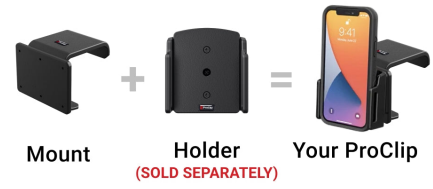

Notice: Consider how the device, or horizontal position, will fit the location and could interfere with other vehicle functions.

Features

- Center location for optimal phone viewing and hands-free use
- Easy installation. Clips tightly into seams of the dashboard
- High-quality ABS plastic is built to last
- Pair with a ProClip device holder to create a full mounting solution for your phone, GPS, or other device

Specifications

base

Compatibility

- Ford Ecosport 2018-2023

Image Gallery

A Complete ProClip
Requires **Both** Parts

— The actual parts will depend on your vehicle and phone. —

Mounting Options