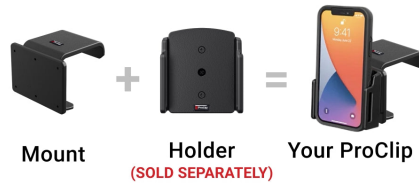

A Complete ProClip Requires **Both** Parts

— The actual parts will depend
on your vehicle and phone. —

Mounting Options

Custom Vehicle Mounts