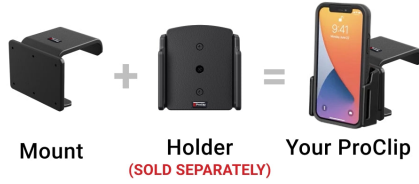

Center Dash Mount for Hyundai Santa Fe

Part #855468

\$44.99

This ProClip Center Dash mount is custom-made for your Santa Fe starting in 2019. (see compatibility tab for full list of years) The mount attaches between the two center vents. Combine with a ProClip device holder to make a custom mounting solution for your phone or GPS. The ProClip Center Mount clips tightly into the seams of the dashboard in seconds. No drilling holes or dismantling of the dashboard is required.

Device Holder NOT included, sold separately.

Notice: Consider how the device, or horizontal position, will fit the location and could interfere with other vehicle functions.

Features

- Center location for optimal phone viewing and hands-free use
- Easy installation. Clips tightly into seams of the dashboard
- High-quality ABS plastic is built to last
- Pair with a ProClip device holder to create a full mounting solution for your phone, GPS, or other device

Specifications

base

Compatibility

- Hyundai Santa Fe 2019-2020

Image Gallery

A Complete ProClip Requires **Both** Parts

— The actual parts will depend on your vehicle and phone. —

Mounting Options