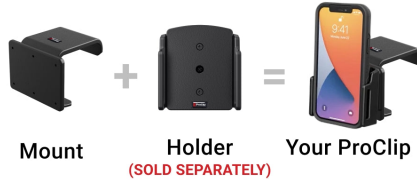

Center Dash Mount for Mercedes Benz B-Class, GLA-Class

Part #855494

\$44.99

This ProClip Center Dash mount is custom-made for your Mercedes Benz B-Class starting in 2019. (see compatibility tab for full list of years) The mount attaches under the center screen. Combine with a ProClip device holder to make a custom mounting solution for your phone or GPS. The ProClip Center Mount clips tightly into the seams of the dashboard in seconds. No drilling holes or dismantling of the dashboard is required.

Device Holder NOT included, sold separately.

Notice: Consider how the device, or horizontal position, will fit the location and could interfere with other vehicle functions.

Features

- Center location for optimal phone viewing and hands-free use
- Easy installation. Clips tightly into seams of the dashboard
- High-quality ABS plastic is built to last
- Pair with a ProClip device holder to create a full mounting solution for your phone, GPS, or other device

Specifications

base

Compatibility

- Mercedes Benz B-Class 2019-2026
- Mercedes Benz GLA-Class 2021-2026

Image Gallery

A Complete ProClip Requires **Both** Parts

— The actual parts will depend
on your vehicle and phone. —