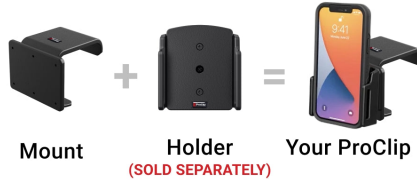

A Complete ProClip Requires **Both** Parts

— The actual parts will depend on your vehicle and phone. —

Mounting Options

Custom Vehicle Mounts