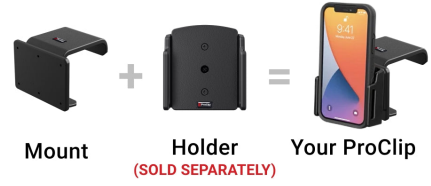

— The actual parts will depend on your vehicle and phone. —

Mounting Options

Custom Vehicle Mounts