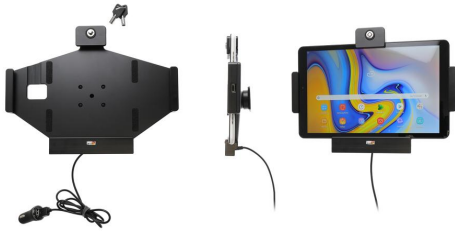

Key Lock Charging Holder with USB Cigarette Lighter Plug

Part #735079

\$149.99

Always keep your battery fully charged with this high quality custom made cradle. This Cradle is made to fit the tablet with original skin. It is high quality custom with a neat and discreet design. Easily snap your device in and out of the cradle. No more fumbling around for your device in the cup cradle or passenger seat. Provides for safer driving when viewing, accessing and operating your device in the vehicle.

Features

With a neat and discreet design, and a power cable that is permanently attached this cradle is the perfect option to mount your tablet.

- Key lock for security of tablet
- Custom fit to tablet
- Includes tilt-swivel to angle cradle 15 degrees any direction
- Rotate between portrait and landscape view

Specifications

Power Specs:

- Charging cable permanently attached to cradle
- Works in 12 / 24 V vehicle power outlets
- Power plug converts from 12 /24 V to 5 V output
- LED illuminated power indicator

Compatibility

- Samsung Galaxy Tab A 10.5 (2018 All Models)

Image Gallery

Mounting Options

Pedestal Mounts

Custom Vehicle Mounts

Forklift Mounts