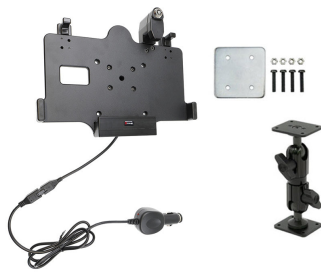

Cig-Plug ELD Kit with Key Lock Cradle for Galaxy Tab Active3 | Active5

PART #100906

\$209.99

MSRP · Subject to change

Product Image
(Image Gallery Available Online)

Product Overview

Stay ELD compliant with this high-quality ELD kit from ProClip for Samsung Galaxy Tab Active5. The ProClip Holder with Key Lock and Cigarette Lighter Adapter is custom-made to fit the rugged Tab Active3 with its original skin and S Pen. Easily dock and lock your device in the holder for a simple, solid and secure hold. It is also compatible with the Tab Active3, Active2.

Features

- Custom-fit to Samsung Galaxy Tab Active5, Active3 and Active2 with original skin and S Pen
- Key Lock for simple and secure hold
- Includes Universal 5-inch Pedestal mount and backplate for secure mounting.

Specifications

- **Power Specs:**
 - Input: 12-24V?1.1A
 - Output: 5V?2A
- **Cord Specs:**
 - Cord from Vehicle to Power Supply: 119 in (302.26 cm)
 - Cord from Power Supply: 36 in (91.44 cm)
- **What is Included:**
 - Device Holder
 - Universal 5-inch Pedestal
 - AMPS Backing Plate
 - M4 Fastener Pack
 - 10, 14 and 20 mm Low Profile 2.5 mm Hex
 - M4 Lock Nuts, Flat Washers, Lock Washers
 - 2.5mm Allen Wrench