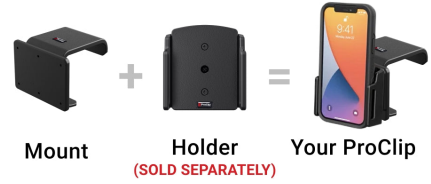

Angled Dash Mount for Honda CR-V

Part #855541

\$44.99

The Honda CRV Angled Dash Mount is made specifically for your vehicle starting from 2017 (See below for full list of compatibility). This mount attaches to the right of the center screen. Combine with a ProClip device holder to make a complete mounting solution for your phone or GPS. The ProClip mount clips tightly into the seams of the dashboard in seconds. No drilling holes or dismantling required.

Device Holder NOT included, sold separately.

Consider how the device will fit the location and could interfere with other vehicle functions.

Features

- Great for right-handed phone or GPS use
- Easy installation. Clips tightly into seams of the dashboard
- High-quality ABS plastic is built to last
- Pair with a ProClip device holder to create a full mounting solution for your phone, GPS, or other device

Specifications

base

Compatibility

- Honda CR-V 2017-2022

Image Gallery

A Complete ProClip
Requires **Both** Parts

— The actual parts will depend on your vehicle and phone. —

Mounting Options