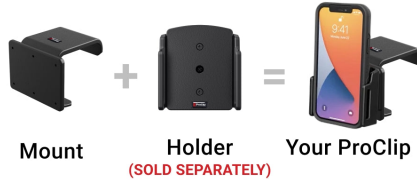

A Complete ProClip Requires **Both** Parts

— The actual parts will depend
on your vehicle and phone. —

Mounting Options

Custom Vehicle Mounts