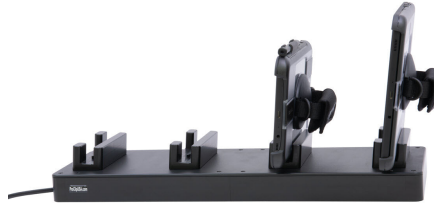

Image Gallery

Mounting Options

Custom Vehicle Mounts