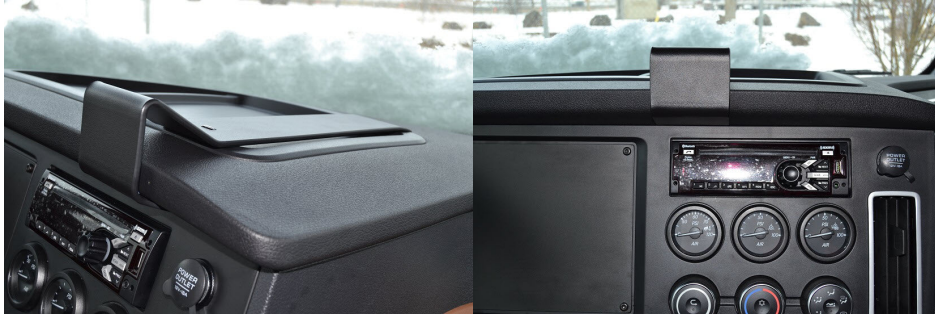

Image Gallery

Mounting Options

Custom Vehicle Mounts