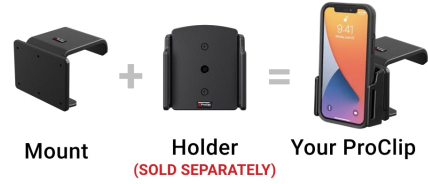

Center Dash Mount for Subaru Legacy, Outback

Part #855560

\$44.99

This ProClip Center Dash mount is custom-made for your Subaru starting in 2020 (See below for full list of compatibility). The mount attaches to the dashboard on the center vent. Combine with a ProClip device holder to make a custom mounting solution for your phone or GPS. The ProClip Center Mount clips tightly into the seams of the dashboard in seconds. No drilling holes or dismantling of the dashboard is required.

Device Holder NOT included, sold separately.

Consider how the device will fit the location and could interfere with other vehicle functions.

Features

- Center location for optimal phone viewing and hands-free use
- Easy installation. Clips tightly into seams of the dashboard
- High-quality ABS plastic is built to last
- Pair with a ProClip device holder to create a full mounting solution for your phone, GPS, or other device

Specifications

base

Compatibility

- Subaru Legacy 2020-2025
- Subaru Outback 2020-2025

Image Gallery

A Complete ProClip
Requires **Both** Parts

— The actual parts will depend
on your vehicle and phone. —

Mounting Options