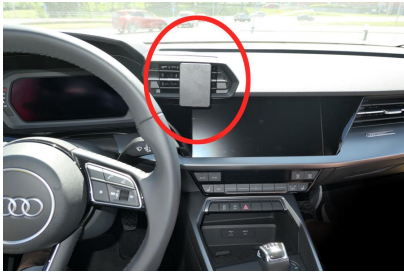

Center Dash Mount

PART #855621

\$44.99

MSRP · Subject to change

Product Image
(Image Gallery Available Online)

Product Overview

This ProClip Center mount is custom-made for your Audi starting in 2021 (see compatibility for full list of years). The mount attaches to the center vent. Combine with a ProClip device holder to make a custom mounting solution for your phone or GPS. The ProClip Console Mount clips tightly into the seams of the dash in seconds. No drilling holes or dismantling required.

Device Holder NOT included, sold separately.

Notice: Consider how the device, or horizontal position, will fit the location and could interfere with other vehicle functions.

Features

- Center location for optimal phone viewing and hands-free use
- Easy installation. Clips tightly into seams of the dashboard
- High-quality ABS plastic is built to last
- Pair with a ProClip device holder to create a full mounting solution for your phone, GPS, or other device