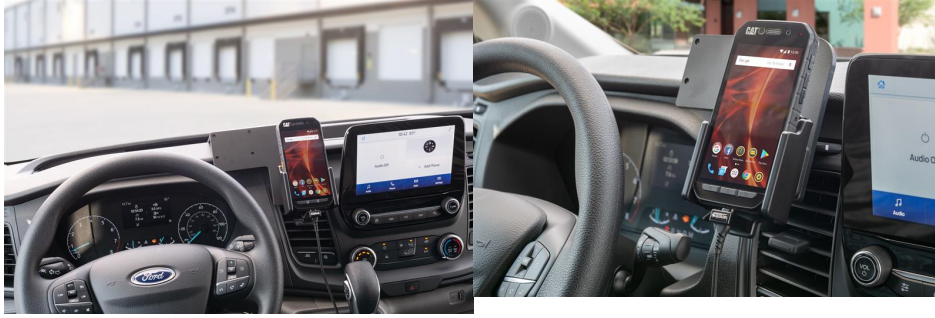

Image Gallery

Mounting Options

Custom Vehicle Mounts