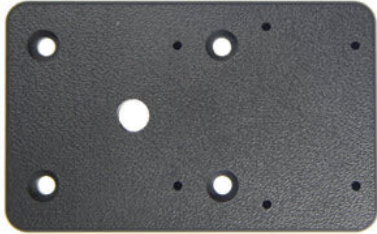

Small Left/Right Extension Plate

PART #215395

\$14.99

MSRP · Subject to change

Product Image
(Image Gallery Available Online)

Product Overview

Avoid interference with the dashboard controls/displays when using wide devices! If you want to extend your device to the left or right from the Vehicle Mount (especially the ProClip Angled Mount) to avoid interference with the dashboard controls/displays, this is what you are looking for. This extension plate is only to be used with one device.

Features

- Attaches to ProClip Vehicle Mounts
- Extends your devices left or right approx. 25mm (1 in)
- Can be mounted directly to the vehicle mount or to a Tilt-Swivel mount

Specifications

80 x 50 x 5 mm (3.15 x 1.97 x 0.20 in)

UNMATCHED LEAD TIMES

Stocked Items 1 - 7 Days
Custom Items 4 - 6 Weeks

PRECISE FIT

Our CNC machining process produces exact-fitting parts at fast speeds.

BUILT TO LAST QUALITY

We use the highest-grade polymers and metals for strength and durability.