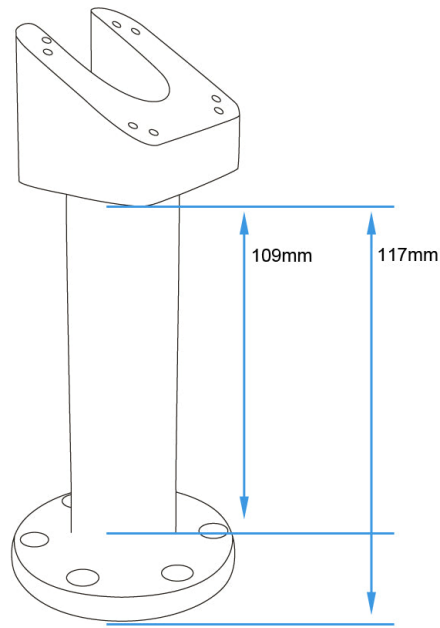

Image Gallery

Mounting Options

Custom Vehicle Mounts