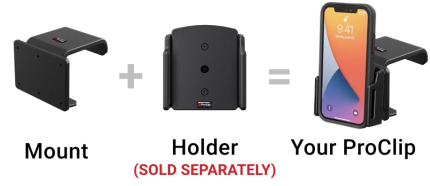

Center Dash Mount for Infiniti QX80

Part #855639

\$44.99

This ProClip Center mount is custom-made for your Infiniti starting in 2020 (see compatibility tab for full list of years). The mount attaches between the climate controls and ignition button. Combine with a ProClip device holder to make a custom mounting solution for your phone or GPS. The ProClip Console Mount clips tightly into the seams of the dash in seconds. No drilling holes or dismantling required.

Device Holder NOT included, sold separately.

Notice: Consider how the device, or horizontal position, will fit the location and could interfere with other vehicle functions.

Features

- Center location for optimal phone viewing and hands-free use
- Easy installation. Clips tightly into seams of the dashboard
- High-quality ABS plastic is built to last
- Pair with a ProClip device holder to create a full mounting solution for your phone, GPS, or other device

Specifications

base

Compatibility

- Infiniti QX80 2020-2021

Image Gallery

A Complete ProClip
Requires **Both** Parts

— The actual parts will depend on your vehicle and phone. —

Mounting Options