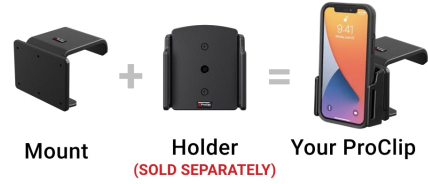

Console Mount for Ford F-150

Part #835678

\$44.99

Securely mount your device with this custom-fit console mount, designed specifically for the Ford F-150 starting in 2021.

The mount attaches to the center console, providing a stable platform within easy reach of the driver's seat. It clips tightly into the seams of the console in seconds—no drilling or dismantling required—ensuring a damage-free installation.¹

Pair with a ProClip device holder to create a personalized mounting solution for your phone, GPS, or other small mobile device.²

Features

- Optimal design specific for the console of your vehicle
- Easy installation. Clips tightly into seams of the console
- High-quality ABS plastic is built to last
- Pair with a ProClip device holder to create a full mounting solution for your phone, GPS, or other device

Specifications

base

Compatibility

- Ford F-150 2021-2026

Image Gallery

A Complete ProClip
Requires **Both** Parts

— The actual parts will depend on your vehicle and phone. —

Mounting Options