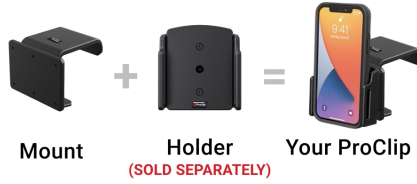

²Device cradle sold separately. ProClip Exact-Fit Dashboard Mounts are meant for phones and other devices of similar size. For devices with screens 8 in. and larger we recommend a

Features

- Center location for optimal phone viewing and hands-free use
- Easy installation. Clips tightly into seams of the dashboard
- High-quality ABS plastic is built to last
- Pair with a ProClip device holder to create a full mounting solution for your phone, GPS, or other device

Compatibility

- Chevrolet Corvette 2020-2025

Specifications

base

Image Gallery

A Complete ProClip
Requires **Both** Parts

— The actual parts will depend on your vehicle and phone. —

Mounting Options