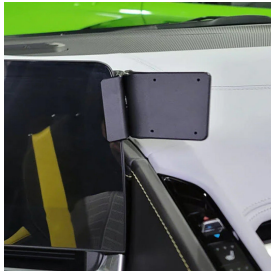

Center Dash Mount for Chevy Corvette

PART #855719

\$49.99

MSRP · Subject to change

Product Image
(Image Gallery Available Online)

Product Overview

Securely mount your device with this custom-fit center dashboard mount, designed specifically for the Corvette starting in 2020.

The mount attaches to the dashboard, providing a stable platform within easy reach of the driver's seat. It clips tightly into the seams of the dashboard in seconds—no drilling or dismantling required—ensuring a damage-free installation.¹

Combine with a ProClip device holder to create a personalized mounting solution for your phone, GPS, or other small mobile device.²

¹Some devices and mounting positions could interfere with other vehicle functions. User discretion required.

²Device cradle sold separately. ProClip Exact-Fit Dashboard Mounts are meant for phones and other devices of similar size. For devices with screens 8 In. and larger we recommend a

Features

- Center location for optimal phone viewing and hands-free use
- Easy installation. Clips tightly into seams of the dashboard
- High-quality ABS plastic is built to last
- Pair with a ProClip device holder to create a full mounting solution for your phone, GPS, or other device