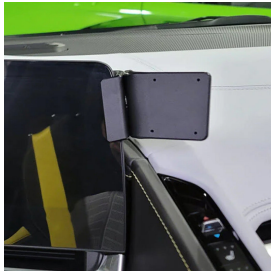

Center Dash Mount for Chevy Corvette

PART #855719

$49.99

MSRP · Subject to change

Product Image
(Image Gallery Available Online)

Product Overview

Securely mount your device with this custom-fit center dashboard mount, designed specifically for the Corvette starting in 2020.

The mount attaches to the dashboard, providing a stable platform within easy reach of the driver's seat. It clips tightly into the seams of the dashboard in seconds—no drilling or dismantling required—ensuring a damage-free installation.¹

Combine with a ProClip device holder to create a personalized mounting solution for your phone, GPS, or other small mobile device.²

¹Some devices and mounting positions could interfere with other vehicle functions. User discretion required.

²Device cradle sold separately. ProClip Exact-Fit Dashboard Mounts are meant for phones and other devices of similar size. For devices with screens 8 In. and larger we recommend a

Features

- Center location for optimal phone viewing and hands-free use
- Easy installation. Clips tightly into seams of the dashboard
- High-quality ABS plastic is built to last
- Pair with a ProClip device holder to create a full mounting solution for your phone, GPS, or other device

Specifications

base

UNMATCHED LEAD TIMES

Stocked Items 1 - 7 Days
Custom Items 4 - 6 Weeks

PRECISE FIT

Our CNC machining process produces exact-fitting parts at fast speeds.

BUILT TO LAST QUALITY

We use the highest-grade polymers and metals for strength and durability.