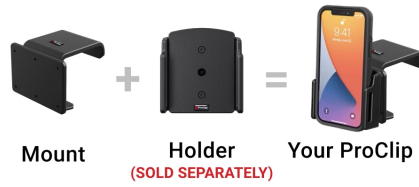

Device Holder NOT included, sold separately.

Notice: Consider how the device, or horizontal position, will fit the location and could interfere with other vehicle functions.

Features

- Center location for optimal phone viewing and hands-free use
- Easy installation. Clips tightly into seams of the dashboard
- High-quality ABS plastic is built to last
- Pair with a ProClip device holder to create a full mounting solution for your phone, GPS, or other device

Specifications

base

Compatibility

- BMW 3-series/M3 2023-2024
- BMW 4-Series/M4 2024-2024
- BMW i4 2022-2024

Image Gallery

A Complete ProClip Requires **Both** Parts

— The actual parts will depend
on your vehicle and phone. —