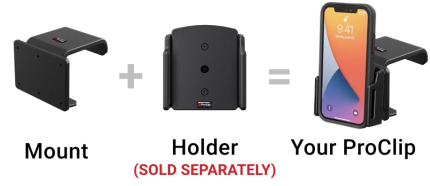

Center Dash Mount for Rivian R1S, R1T

Part #855821

\$44.99

This ProClip Center Dash mount is custom-made for your Rivian. The mount attaches to the dashboard to the left of the center screen. Combine with a ProClip device holder to make a custom mounting solution for your phone or GPS. The ProClip Center Mount for Rivian, clips tightly into the seams of the dashboard in seconds. No drilling holes or dismantling of the dashboard is required.

Features

- Center location for optimal phone viewing and hands-free use
- Easy installation. Clips tightly into seams of the dashboard
- High-quality ABS plastic is built to last
- Pair with a ProClip device holder to create a full mounting solution for your phone, GPS, or other device

Specifications

base

Compatibility

- Rivian R1S 2022-2026
- Rivian R1T 2022-2026

Image Gallery

A Complete ProClip
Requires **Both** Parts

— The actual parts will depend on your vehicle and phone. —

Mounting Options