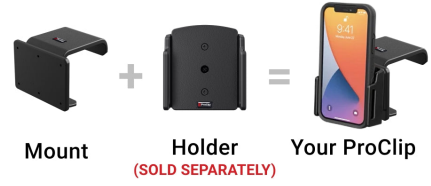

Device Holder NOT included, sold separately.

Notice: Consider how the device, or horizontal position, will fit the location and could interfere with other vehicle functions.

Features

- Optimal design specific for the console of your vehicle
- Easy installation. Clips tightly into seams of the console
- High-quality ABS plastic is built to last
- Pair with a ProClip device holder to create a full mounting solution for your phone, GPS, or other device

Specifications

base

Compatibility

- Acura TLX 2021-2026

Image Gallery

A Complete ProClip
Requires **Both** Parts

— The actual parts will depend on your vehicle and phone. —

Mounting Options